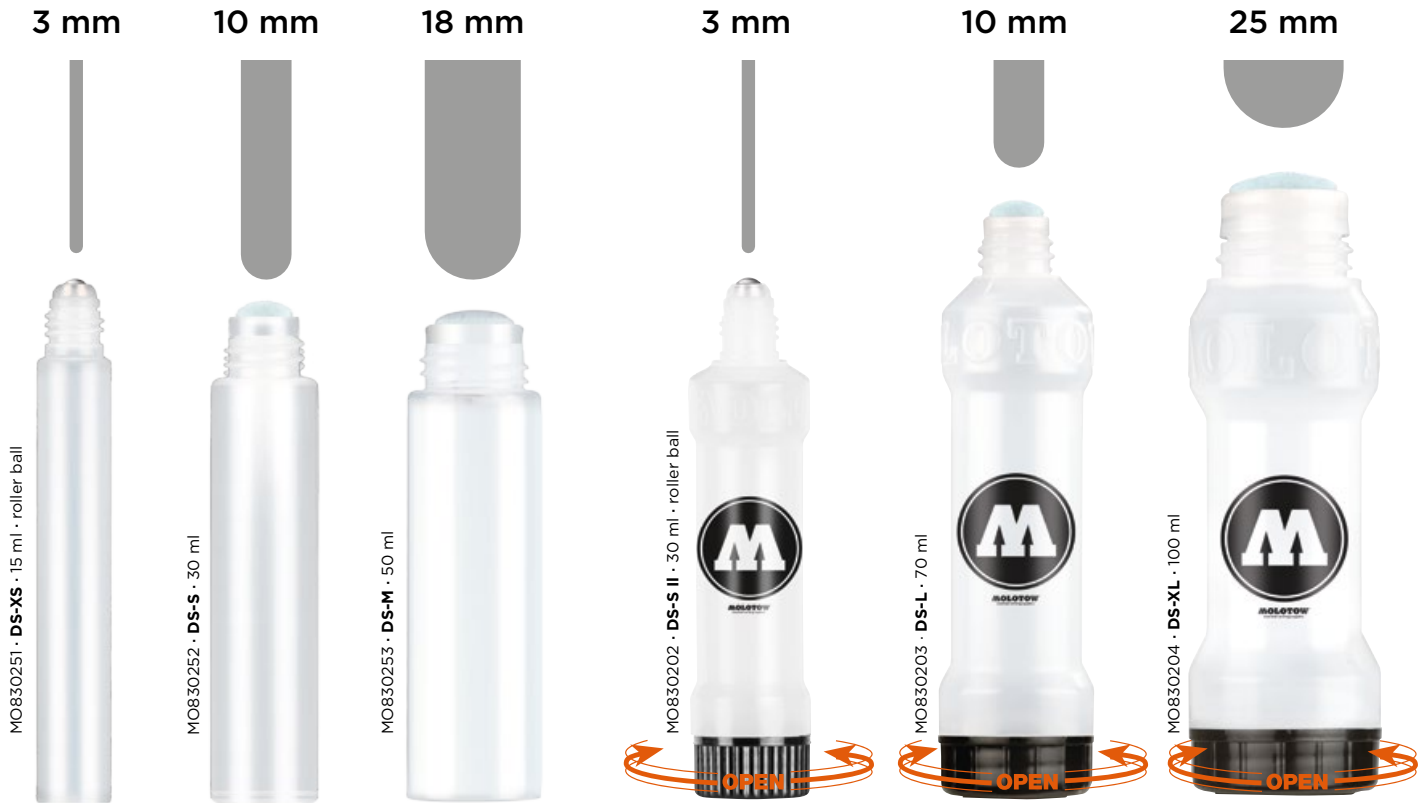

SETS

MO727110  
AQUA SQUEEZE PEN  
Basic Set 1  
1 mm / 3 mm / 4 mm  
4250397623689

MO727110  
AQUA SQUEEZE PEN  
Basic Set 2  
1 mm / 2 mm / 3 mm  
4 mm / 7 mm / 10 mm  
4250397627892

**DRIPSTICK™ EMPTY SQUEEZE MARKER**