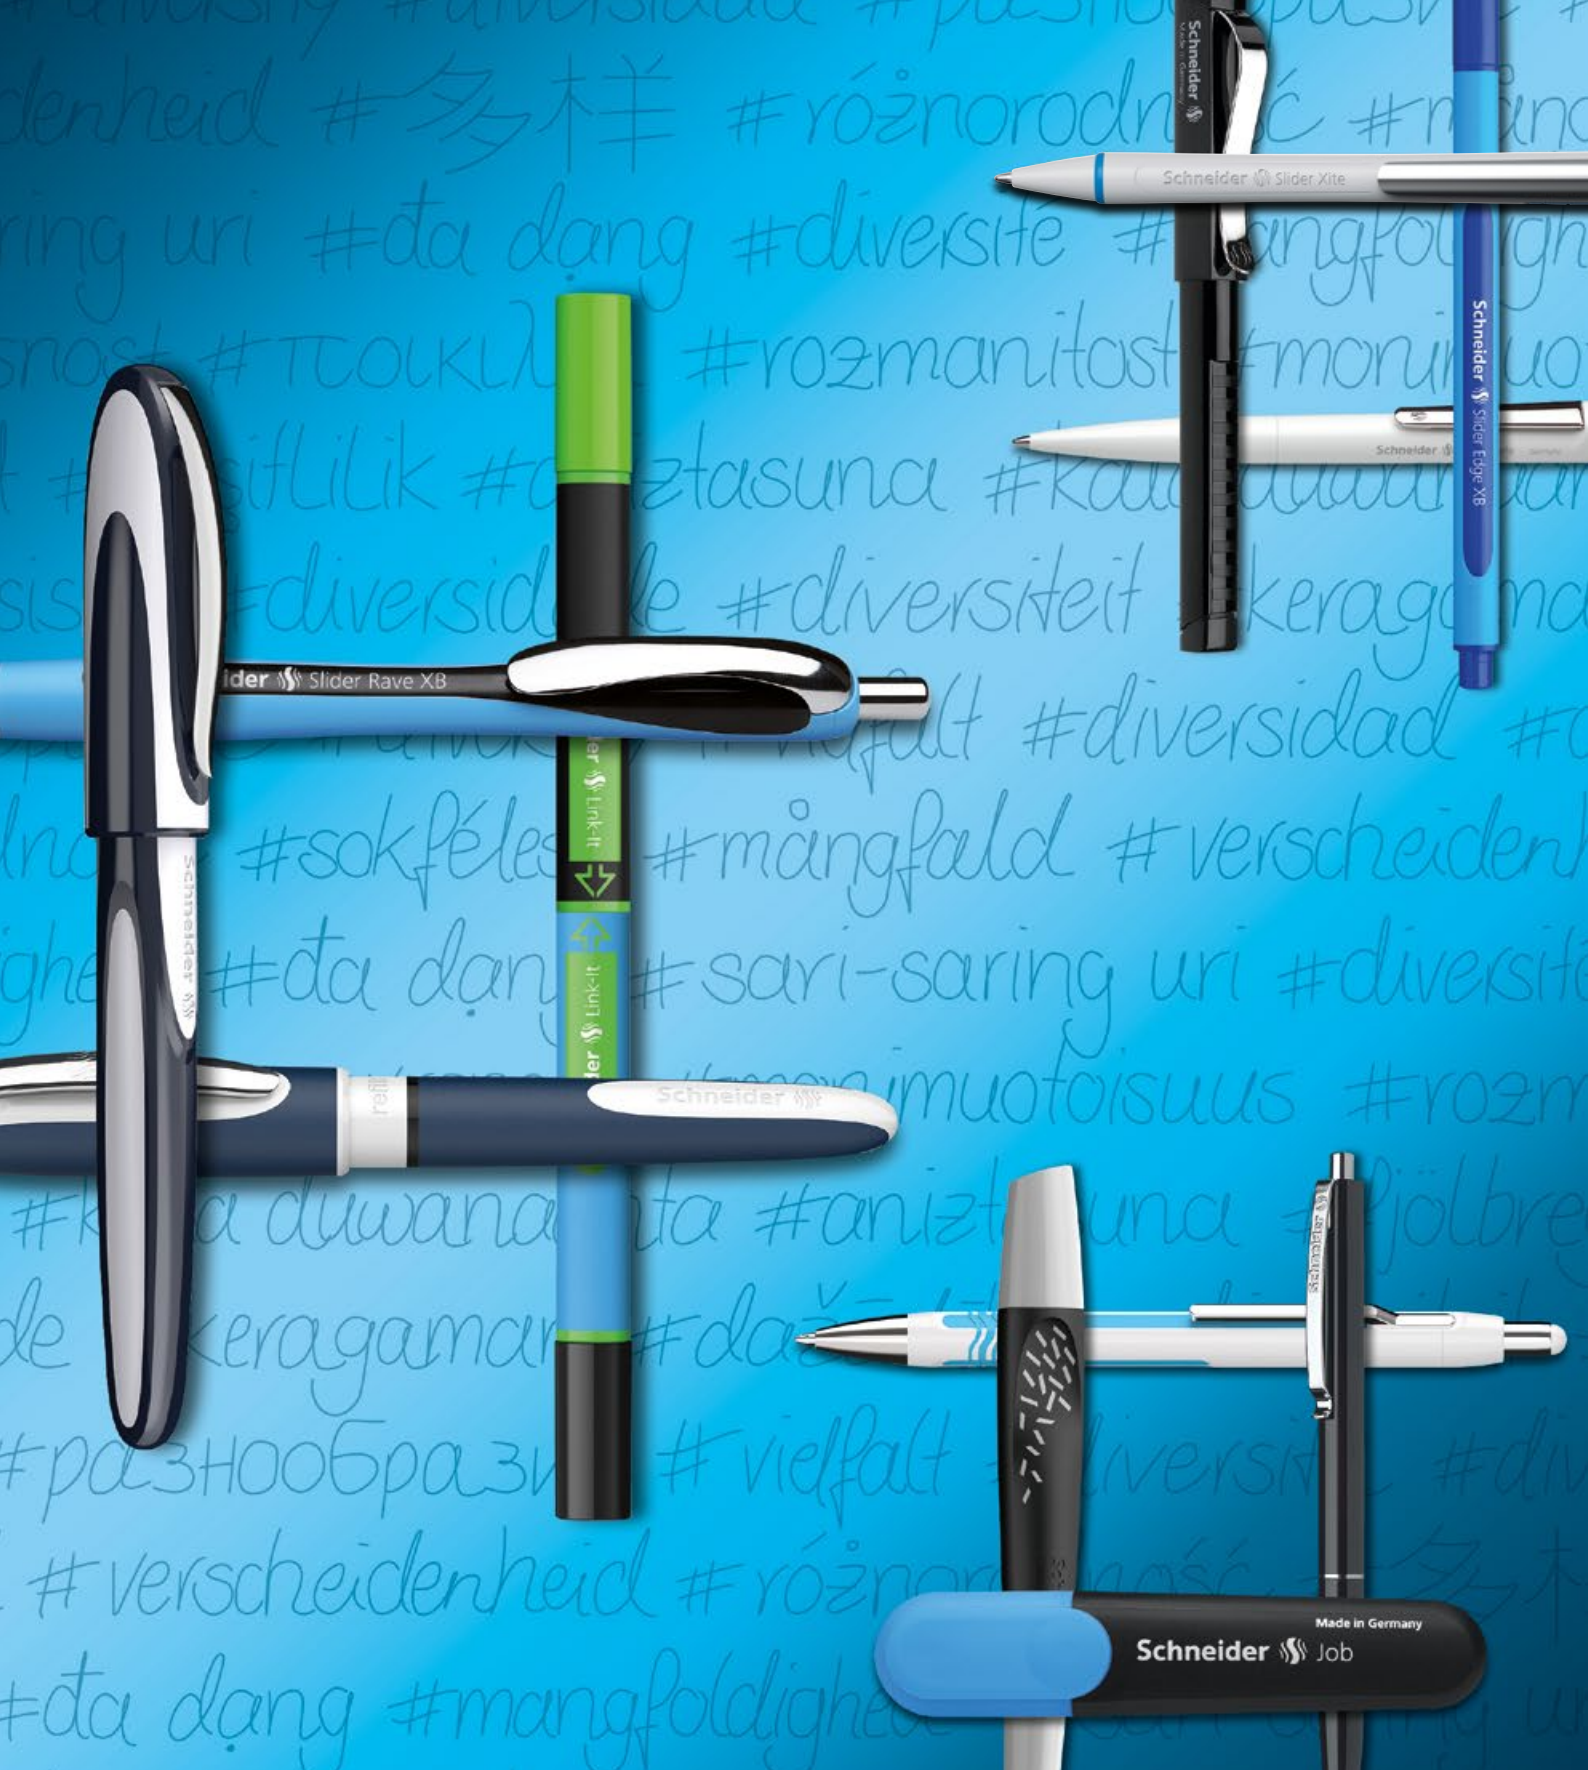

**3D HAPTIC**

**PERFECT WITH ONE4ALL™ ACRYLIC PAINT SYSTEM**

MOLOTOW™ TRAIN STEELBOX

MO800555  
**MOLOTOW™ Train Steelbox**  
17,25 cm x 4 cm x 5,4 cm  
4250397639871

**MOLOTOW™ THE ORIGINAL**  
In 2010 MOLOTOW™ set an example for the graffiti scene.  
Ladies and Gentlemen: the toy for the big boys -  
also known as MOLOTOW™ Train.  
Read the whole story: [www.molotow.com/molotowtrain](http://www.molotow.com/molotowtrain)

MO802302  
AQUA TWIN  
RONDELL 2

311  
pcs

MO802303  
CHALK  
RONDELL 2

282  
pcs

MO802301  
AQUA TWIN  
RONDELL 1

Made in Germany

**Schneider**  **Schreib's auf**